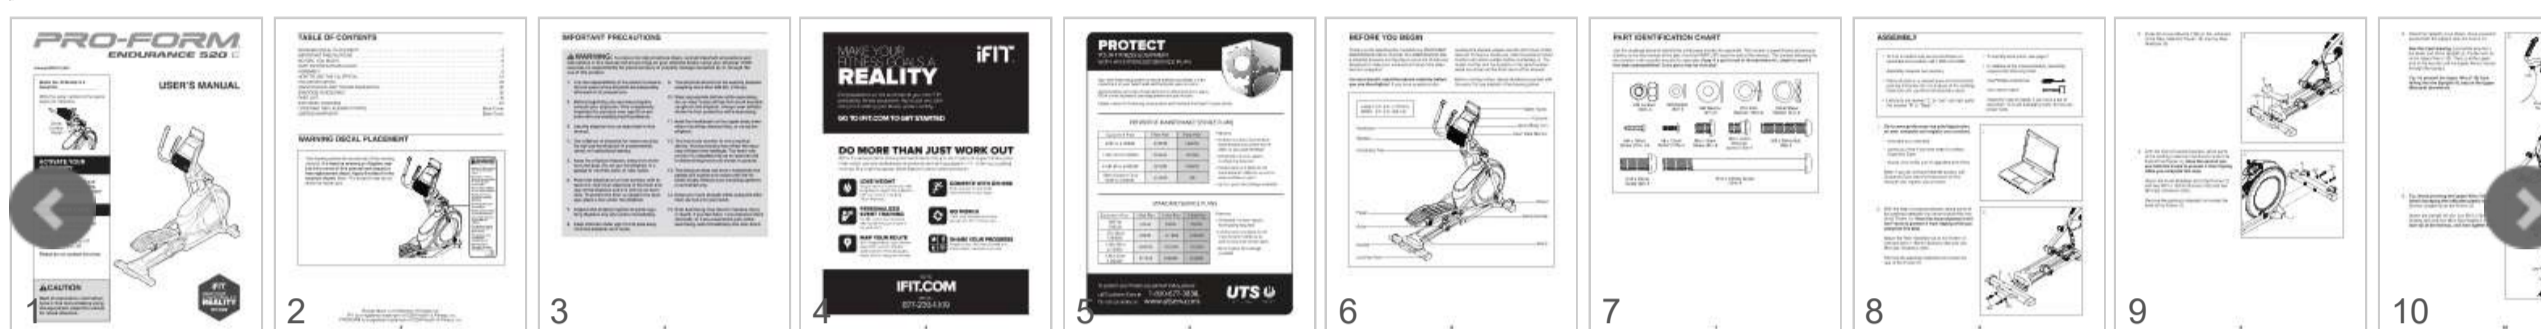

ProForm Endurance 520 E Elliptical English Manual

ProForm Endurance 520 E Elliptical Manual

Q View all ProForm Endurance 520 E Elliptical manuals

+ Add to My Manuals

Save this manual to your list of manuals

ProForm Endurance 520 E Elliptical manual content summary:

- ProForm Endurance 520 E Elliptical | English Manual - Page 1
  .com/ registration. CUSTOMER CARE For service at any time, go to www.proformservice.com. Or call 1-888-533-1333 Mon.-Fri. 6 a.m.-6 p.m. MT Sat. 8 a.m.-12 p.m. MT Please do not contact the store. CAUTION Read all precautions and instructions in this manual before using this equipment. Keep this
- ProForm Endurance 520 E Elliptical | English Manual - Page 2

Search this manual...

Download PDF

Table of Contents

View Fullscreen